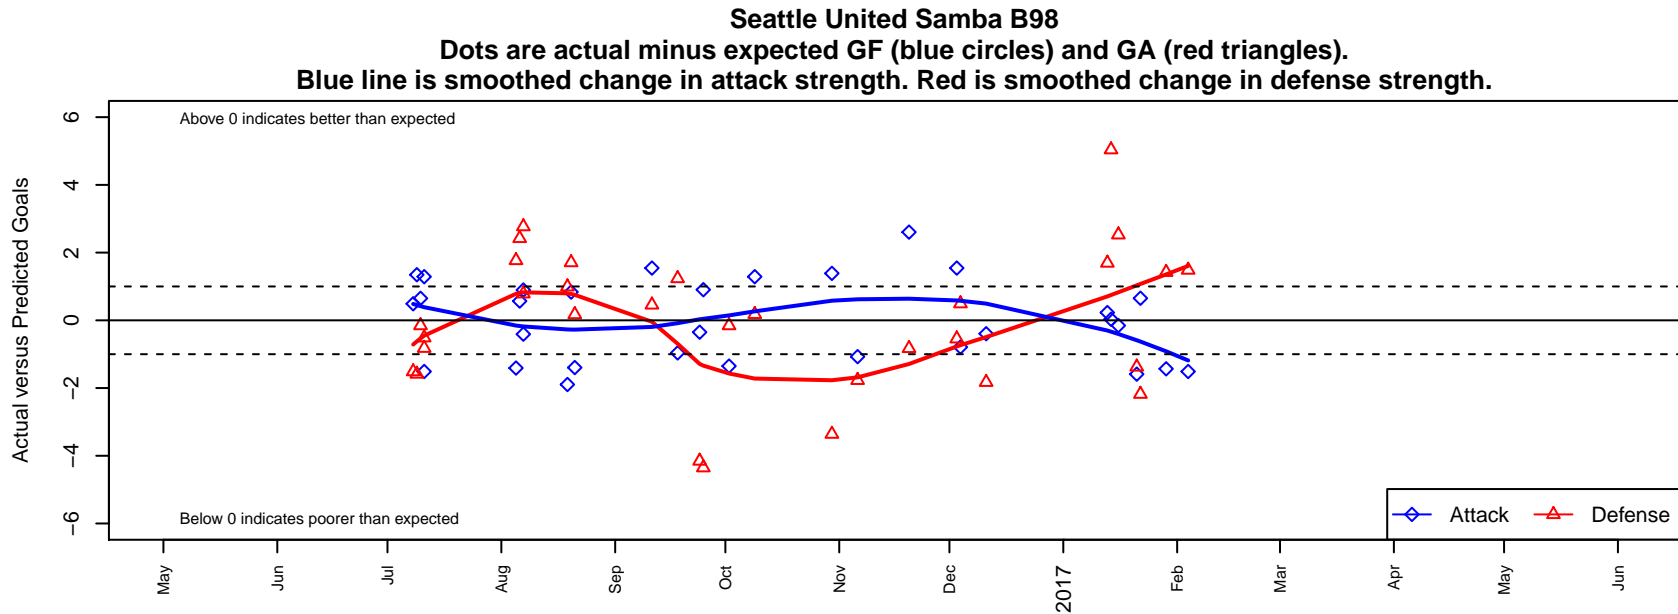

## Seattle United Samba B98

Seattle United  
 Seattle, WA  
 B98 total strength=1613  
 attack=25.34 defense=11.03  
 fall league = RCL B98 Div 2

alt names used:  
 SEATTLE UNITED B 98/99 SAMBA (USA)  
 Seattle United B98-99 Samba  
 SEATTLE UNITED B 98/99 SAMBA (WA)  
 Seattle United B98 Samba C  
 Seattle United B98 Samba  
 Seattle United B98 Samba C

**attack and defense variance (black dot)  
relative to other teams  
and top 10 in region**

**attack and defense rating  
relative to others at age  
and all opponents in last 13 months**

**Performance relative to 13 month average**